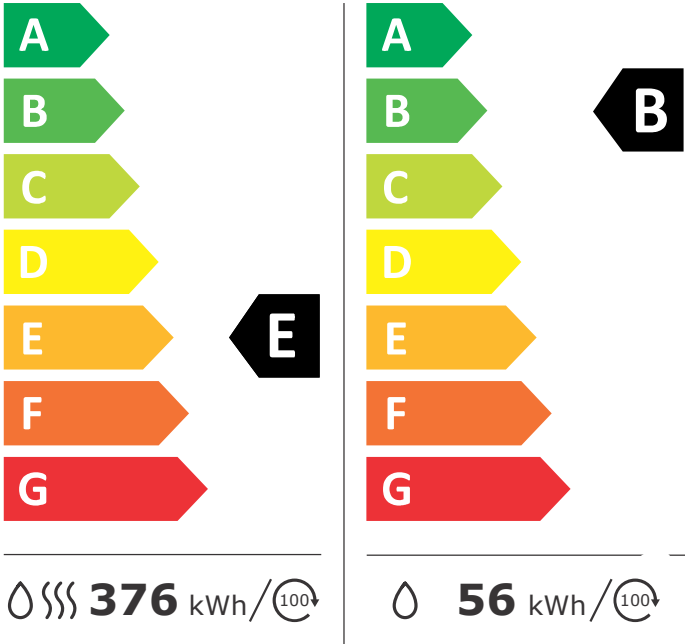

HISENSE

WDQY901418VJM

ABCDEFG

71 dB

ABCD

2019/2014