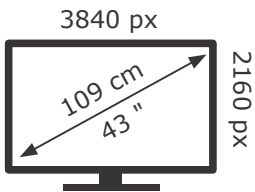

ENERG

HISENSE

43E7HQ

54 kWh/1000h

ABCDEF**G**

HDR

80 kWh/1000h

2019/2013